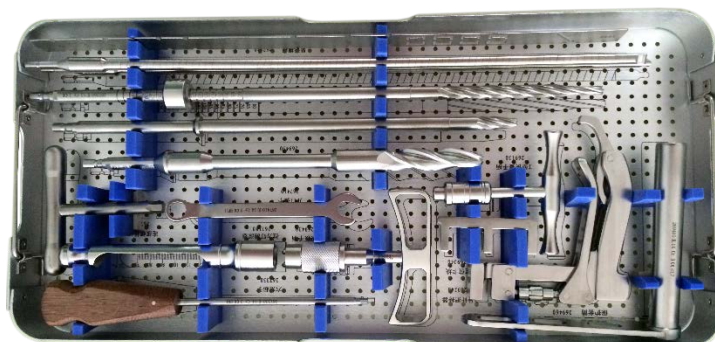

NeoGen AR Nail Instruments Tray 3