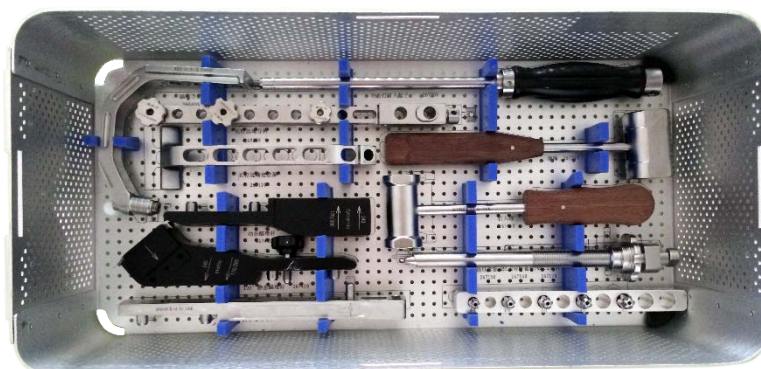

NeoGen AR Nail Instruments Tray 2

Code	Product Description	Qty
267120	Insertion Connecting Rod	1
267130	Insertion Connector	1
267230	Screwdriver for Distal Locking Screw	1
267240	Screwdriver, Hexagonal with Spherical Head	1
267260	Screwdriver for Cap, Cannulated	1
267270	Extended Rod, Cannulated	1
267290	Cleaning Stylet	1
267300	Extraction Screw for Nail	1
267320	Extraction Screw for AR Blade	1
267480	Key for AR Blade	1
267510	Slotted Hammer Guide for AR Blade	1
269140	Position Rod Drill, Φ 5.2mm	1
269200	Reducer	1
269350	Position Rod	1
269470	Guide Sleeve 17	1

NeoGen AR Nail Instruments Tray 3

Code	Product Description	Qty
267180	Direct Measuring Device for Guide Wire Φ 3.2mm	1
267330	Screwdriver, Hexagonal	1
267360	Reamer for AR Blade	1
267370	Cannulated Drill Bit for AR Blade	1
267400	Stopper, Φ 10mm	1
267470	Tissue Protector	1
267520	Radiographic Ruler	1
269240	Guide Wire Holder	1
269280	Reamer Shaft	2
269340	E Block	1
269430	T- Handle with Quick Coupling	1
269450	Entry Reamer, Φ 17.0mm	1
269460	Protection Sleeve	1

NeoGen AR Nail Instruments Tray 4

Code	Product Description	Qty
267140	Bolt for Aiming Arm 130°	1
267150	Protection Sleeve for AR Blade	1
267160	Trocar Sleeve 3.2	1
267170	Trocar, Φ 3.2mm	1
267310	Slotted Hammer	1
267350	Screwdriver for AR Blade	1
267450	Hammer	1
267460	Buttress Nut	1
269100	Proximal Aiming Bar for Long Nail	1
269110	Distal Aiming Bar for Long Nail	1
269120	Targeter	1
269250	Proximal Bolt	1
269260	Bolt for Targeter	1
269270	Distal Bolt	1
269290	Reamer, Φ 9mm	1
269300	Reamer, Φ 10mm	1
269310	Reamer, Φ 11mm	1
269320	Reamer, Φ 12mm	1
269330	Reamer, Φ 13mm	1
269400	Insertion Handle	1
269410	Aiming Arm 130° for Static Locking	1
269420	Connecting Screw	1
269440	Aiming Arm 130° for Dynamic Locking	1