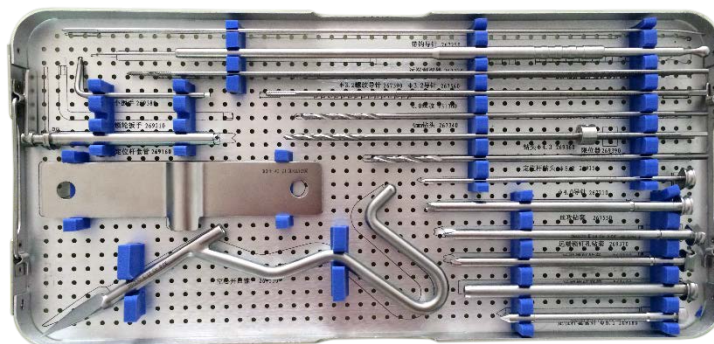

NeoGen AR Nail Instrument Set

Code	Product Description	Qty
269900	NeoGen AR Nail Instruments Set	
269910	NeoGen AR Nail Instruments Set (Empty)-PPSU	1

NeoGen AR Nail Instruments Tray 1

Code	Product Description	Qty
267190	Outer Sleeve for Distal Locking Screw	2
267200	Drill Sleeve 4.0	2
267210	Trocar, Φ 4.0mm	1
267220	Depth Gauge for Distal Locking Screw	1
267250	Guide Wire with Hook for Cap	1
267340	Drill Bit, Φ 4.0mm	2
267390	Tip Threaded Guide Wire, Φ 3.2 mm	2
267410	Combination Wrench	1

267530	Cannulated Awl	1
267540	Connecting Rod	1
267560	Guide Wire, Φ 3.2 mm	2
269150	Drill Bit, Φ 5.2mm	1
269160	Trochar Sleeve 8.1	1
269170	Drill Sleeve 5.2	1
269180	Trochar 8.1	1
269190	Ball Tip Guide Wire 2.5	1
269210	Wrench, SW5 for Bolt	1
269360	Drill Bit, Φ 4.3mm	2
269370	Drill Sleeve 4.3	2
269380	Wrench for Stopper	1
269390	Stopper, Φ 4.3mm	1

NeoGen AR Nail Instruments Tray 2

Code	Product Description	Qty
267120	Insertion Connecting Rod	1
267130	Insertion Connector	1
267230	Screwdriver for Distal Locking Screw	1
267240	Screwdriver, Hexagonal with Spherical Head	1
267260	Screwdriver for Cap, Cannulated	1
267270	Extended Rod, Cannulated	1
267290	Cleaning Stylet	1
267300	Extraction Screw for Nail	1
267320	Extraction Screw for AR Blade	1
267480	Key for AR Blade	1
267510	Slotted Hammer Guide for AR Blade	1
269140	Position Rod Drill, Φ 5.2mm	1
269200	Reducer	1
269350	Position Rod	1
269470	Guide Sleeve 17	1

NeoGen AR Nail Instruments Tray 3

Code	Product Description	Qty
267180	Direct Measuring Device for Guide Wire Φ 3.2mm	1
267330	Screwdriver, Hexagonal	1
267360	Reamer for AR Blade	1
267370	Cannulated Drill Bit for AR Blade	1
267400	Stopper, Φ 10mm	1
267470	Tissue Protector	1
267520	Radiographic Ruler	1
269240	Guide Wire Holder	1
269280	Reamer Shaft	2
269340	E Block	1
269430	T- Handle with Quick Coupling	1
269450	Entry Reamer, Φ 17.0mm	1
269460	Protection Sleeve	1